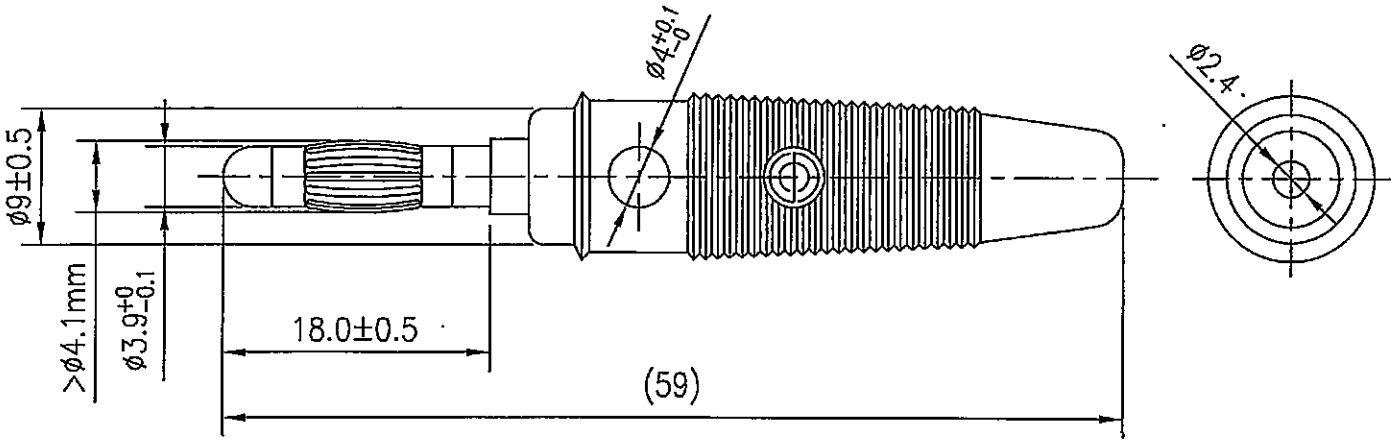

Rating	30A
Insulation Resistance	DC 500V 100M ohm Min.
Dielectric Strength	AC 1500V 1 minute
Color	Black

Material:
 Plug: brass with nickel plated.
 Handle: PVC.
 Fits $\phi 4\text{mm}$ banana plug or O.D. less $\phi 4\text{mm}$ wire by soldering, please cut the end of PVC handle to fit wire's diameter.
 Fits $\phi 4\text{mm}$ standard banana socket.
 RoHS compliance.

							△	
							△	
Date	Name	Description					No.	
Drawn	Checked	Approved	SCI BOM No.	1540091	Model Name	BANANA PLUGS		
柳新強		<i>Sma</i>	Customer No.		Model No.	R8-25A	Rev.	
12/21/16		12/21-16	Unit	mm	Shin Chin Industrial Co., Ltd.			X0